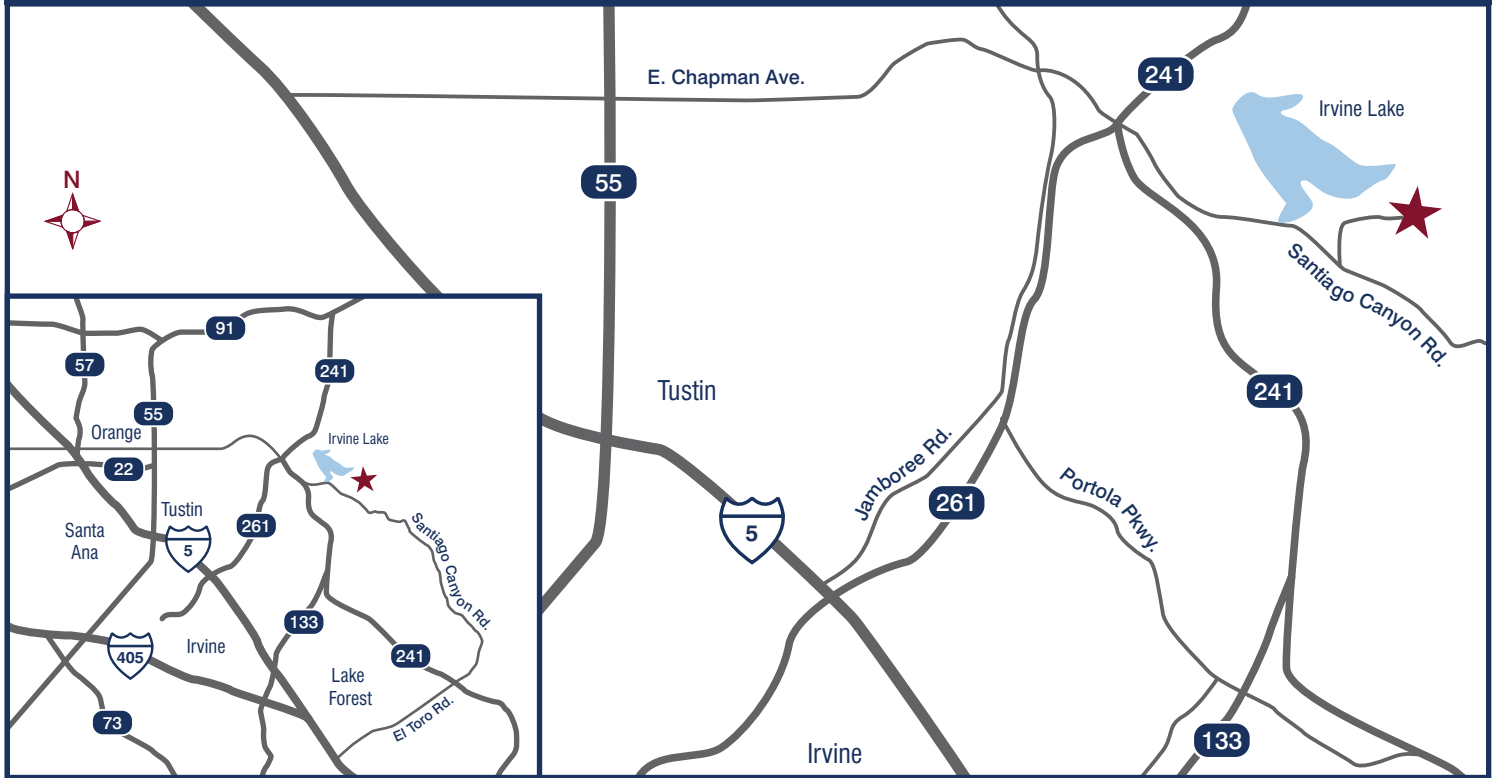

Lakeview Park | Orange

Lakeview Park | 5305 Santiago Canyon Rd. | Silverado, CA 92676

FROM THE NORTH

- From the 55 Freeway – exit Chapman Ave. and go East.
- Continue on Chapman Ave., passing Jamboree Road. (NOTE: Chapman Ave. has now become Santiago Canyon Road.)
- Continue on Santiago Canyon Road past the 241 and 261 Toll Roads.
- Continue PAST the Irvine Lake sign and turn. DO NOT turn into Irvine Lake.
- Make the next Left onto Haul Rd.
- Look for the orange signs to Lakeview Park.

FROM THE SOUTH

- From the 5 Freeway – exit El Toro Road and go North.
- Continue on El Toro Road until it becomes Santiago Canyon Rd.
- Pass under a small bridge, and prepare to turn at the next Right onto Haul Rd.
- Look for the orange signs to Lakeview Park.